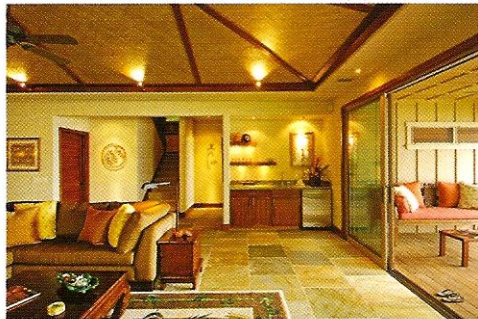

Midsize Residence **Award of Merit**

The judges felt there was a good balance of complexity vs. simplicity in this pleasing and comfortable design” by Shirley Wagner

Designer

Shirley Wagner, ASID
Fine Design Interiors

Project

**“ Modern Hawaii
Beach Cottage ”**

Small Residence **Award of Merit**